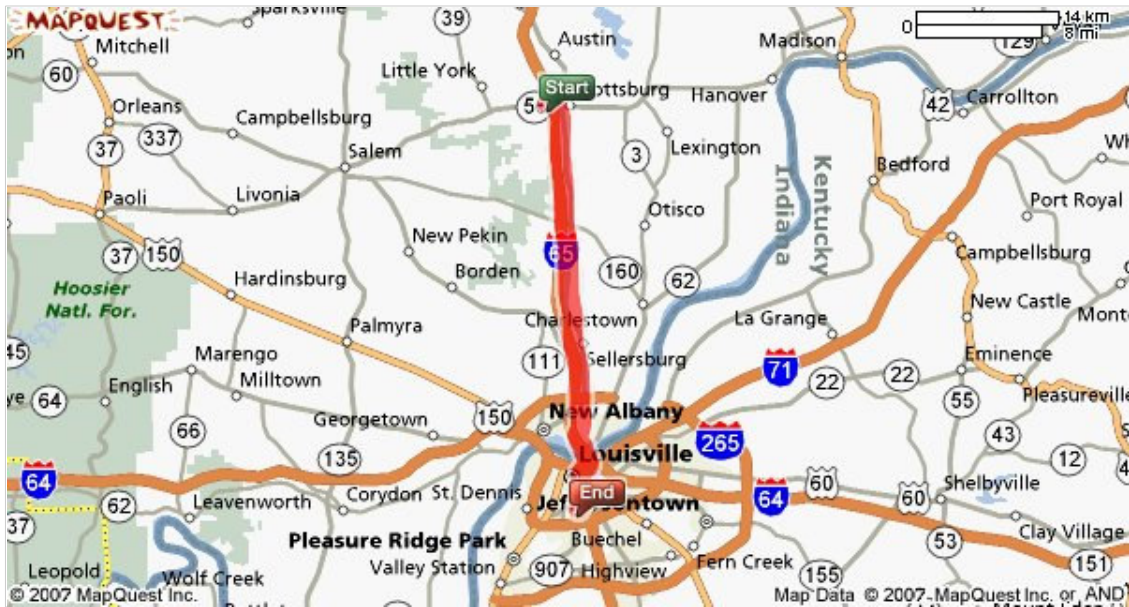

Start: Scottsburg, IN 47170, US

End: 2800 S Floyd St
Louisville, KY 40209-1818, US

Notes:

Only text visible within note field will print.

Directions	Distance
Total Est. Time: 38 minutes Total Est. Distance: 35.10 miles	
 1: Start out going WEST toward SPAULDING DR.	<0.1 miles
 2: Turn LEFT onto SPAULDING DR.	<0.1 miles
 3: Turn LEFT to stay on SPAULDING DR.	<0.1 miles
 4: Turn LEFT onto W IN-56 / IN-56 / W MCCLAIN AVE.	0.7 miles
 5: Merge onto I-65 S (Crossing into KENTUCKY).	33.2 miles
 6: Take EXIT 133 toward EASTERN PARKWAY / US-60-ALT.	<0.1 miles
 7: Turn SLIGHT LEFT onto ARTHUR ST.	0.1 miles
 8: Turn RIGHT onto E WARNOCK ST.	0.1 miles
 9: Turn LEFT onto S FLOYD ST.	0.6 miles
 10: End at 2800 S Floyd St Louisville, KY 40209-1818, US	
Total Est. Time: 38 minutes Total Est. Distance: 35.10 miles	

Start:
Scottsburg, IN 47170, US

End:
2800 S Floyd St
 Louisville, KY 40209-1818, US

All rights reserved. Use Subject to License/Copyright

These directions are informational only. No representation is made or warranty given as to their content, road conditions or route usability or expeditiousness. User assumes all risk of use. MapQuest and its suppliers assume no responsibility for any loss or delay resulting from such use.