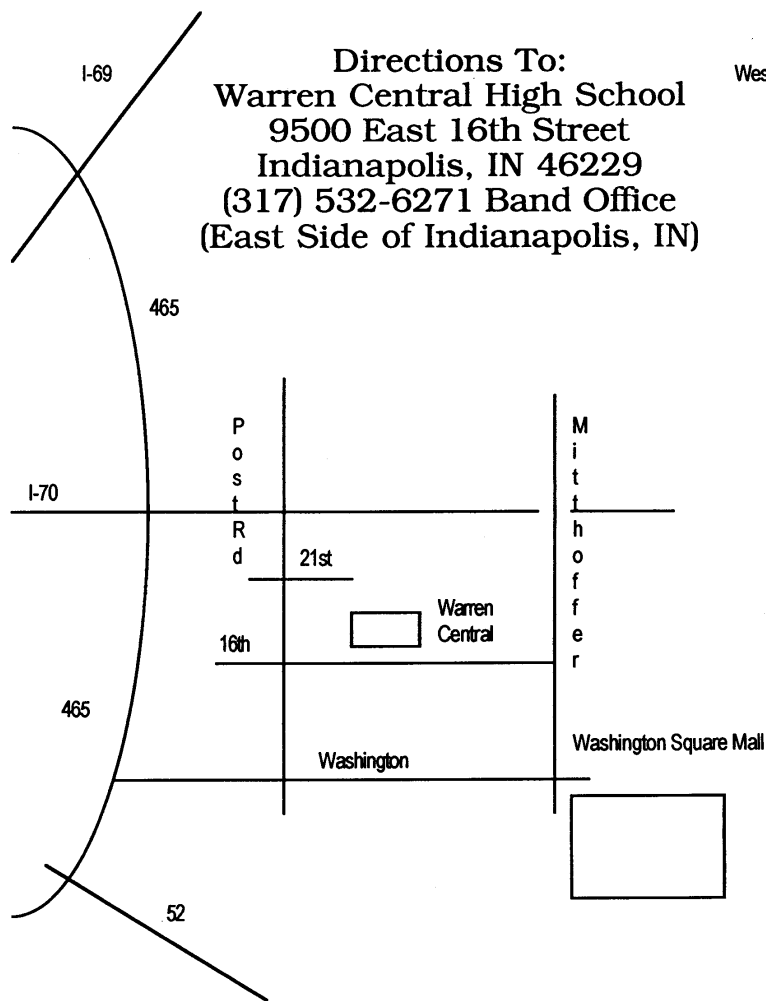

**Directions To:
 Warren Central High School
 9500 East 16th Street
 Indianapolis, IN 46229
 (317) 532-6271 Band Office
 (East Side of Indianapolis, IN)**

- Directions:**
 Take 465 (N/S)
 70 East (stay in the Right Lane)
 Take Post Rd. Exit (exit off, and Turn Right)
 Move to the Left Lane
 Go through 1st Stop Light (21st St.) and 2nd Stop Light (18th St.)
 3rd Stop Light (16th), turn Left
 Warren Central High School is 1/2 Mile on the Left
 Take the 2nd left entrance into Warren Central H. S.
 Look for sign "Director Check In", Student/Equipment Unloading