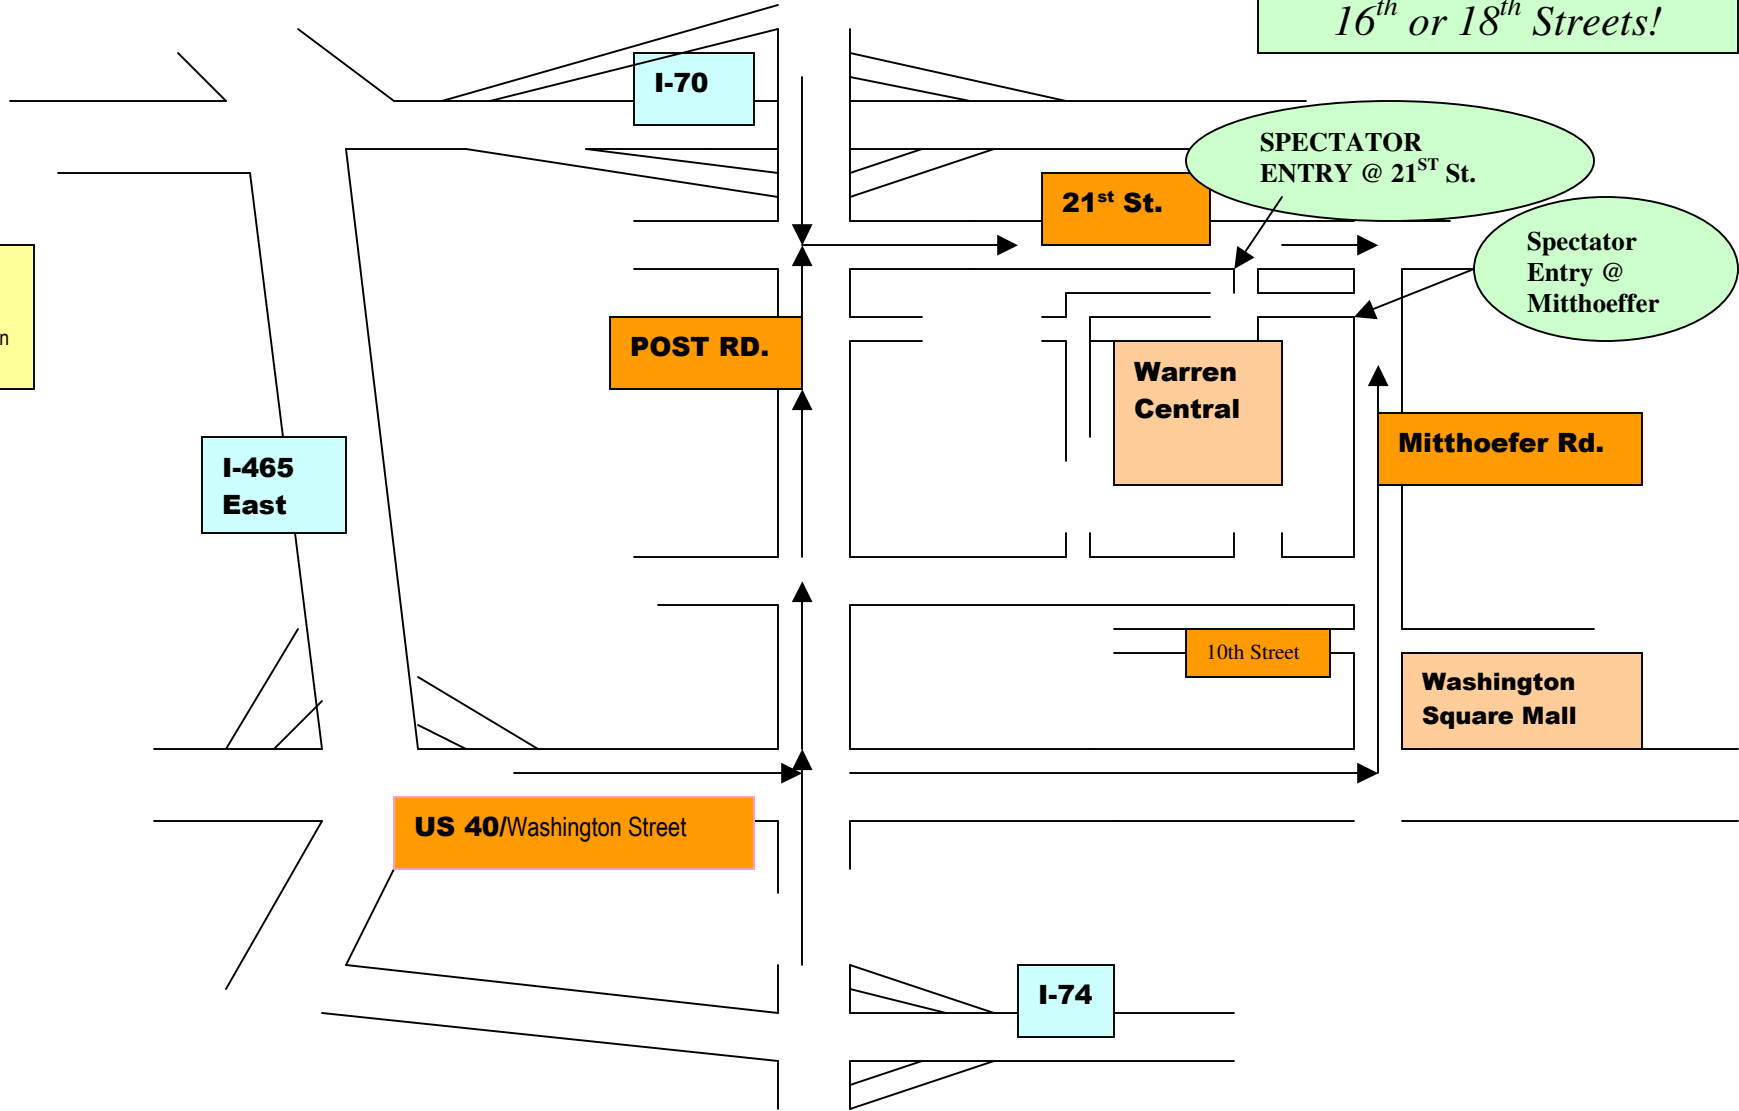

Music in Motion Invitational @ Warren Central High School
September 15, 2007—**SPECTATOR ARRIVAL MAP**

Spectator Parking
Park on campus enter via
21st or Mitthoefer.
*No Spectator Entry via
16th or 18th Streets!*

North ↑
Map is NOT drawn
to scale.

I-70

21st St.

SPECTATOR
ENTRY @ 21ST St.

Spectator
Entry @
Mitthoeffer

POST RD.

Warren
Central

Mitthoefer Rd.

I-465
East

10th Street

Washington
Square Mall

US 40/Washington Street

I-74